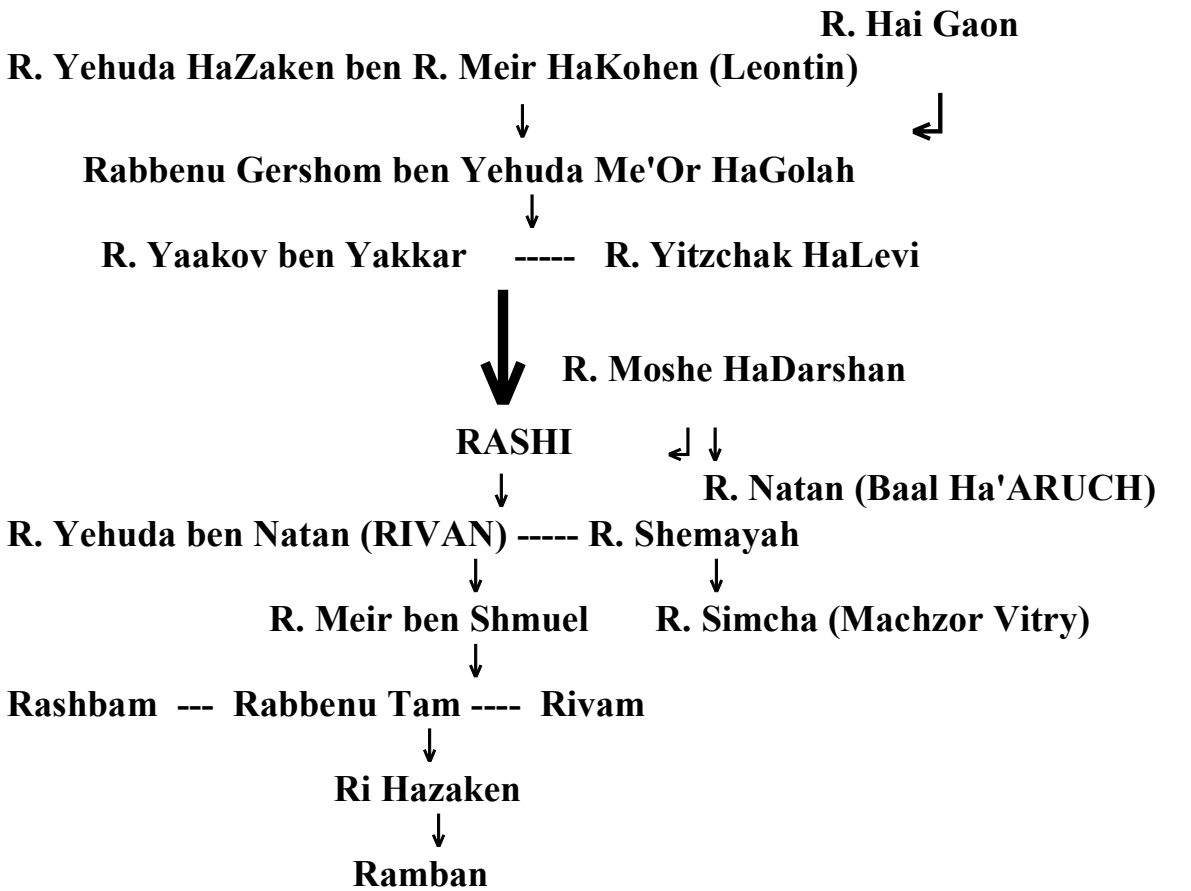

FLOWCHARTS

(Baalei Tosaphot)
 ↓
 R. Meir miRuttenberg
 ↓
 Mordechai ben Hillel ----- R. Asher ben Yechiel (ROSH)
 ↓
 R. Yaakov Baal Haturim

Rabbenu Nissim ben Reuven of Gerona (RAN)
 ↓
 Chasdai Crescas
 ↓
 Yosef Chaviva (Nimukei Yosef) ----- R. Yosef Albo (Ikkarim)

R. Yehuda Ha'Chassid
 ↓
 R. Eliezer of Worms (Sefer Ha'Rokeach)

GEONIC LITERATURE

Achai Gaon **Sefer She'iltot** 8th Century
 Yehudai Gaon **Halachot Pesukot** 8th Century
 Shimon Kayyara **Halachot Gedolot** 9th Century
 Saadiah Gaon **Sefer Yerushot -- Sefer Hapikadon** 10th Cent.
 Shmuel ben Chofni Gaon **Sefer Hashutafut - Sefer Ha'Edut V'ha'Kablanut** 10th C.
 Hai Gaon **Sefer Shevuot -- Sefer Ha'Mekach V'haMemkar** 10th Cent.

TRANSITION PERIOD BETWEEN GEONIM & RISHONIM

Ri Mi'Ga'ash **Halachot Kelulot** 11th Cent.
 Rashi **Sefer HaPardess** 11th Century
 Ritz Mi'Ge'uss 10th Cent.

HALACHIC WORKS OF THE RISHONIM

Avraham ben Natan **Sefer Hamanhig** 1155-1215
 Eliezer of Worms **Sefer HaRokeach** 1160-1237
 Rashba **Torat Habayit**
 Eshtori HaParchi **Kaftor va'Perach** 1280-1355
 Moshe ben Yaakov of Coucy **SEMAG (Sefer Mitzvot Gadol)** 13th Cent.
 R. Yaakov Moellin **MAHARIL** 1360-1427
 R. Yisrael Isserlein **Trumat HaDeshen** 1390-1460
 Yitzchak hen Abha Mari **Sefer Ha'Iftur** 1122-1293